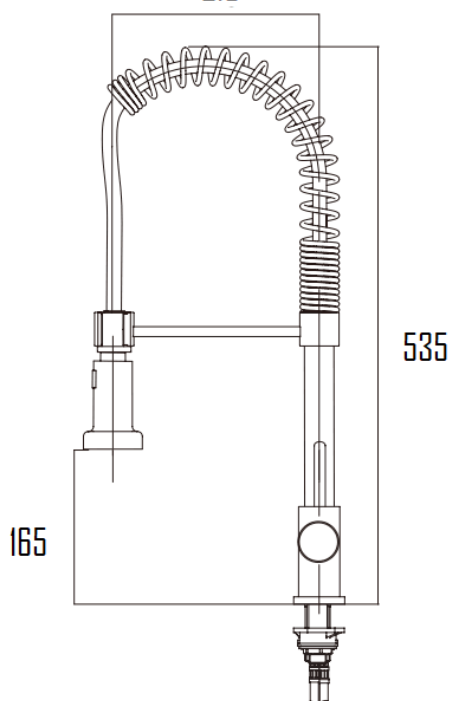

### DROTTNING KITCHEN MIXER WITH SWIVEL SPOUT SVER-373

210

#### Specifications

Brand	ÖLIND
Range	DROTTNING
Product code	SVER-373
Finish/Colour	MATTE BLACK
Product type	KITCHEN MIXER
Material	BRASS OTHER
Configuration	1 HOLE
Mounting Type	DECK MOUNTED

For more information, please visit our website: [olind-design.com](http://olind-design.com)  
Sweden: Dalkärrsvägen 6 14636 Tullinge Sweden