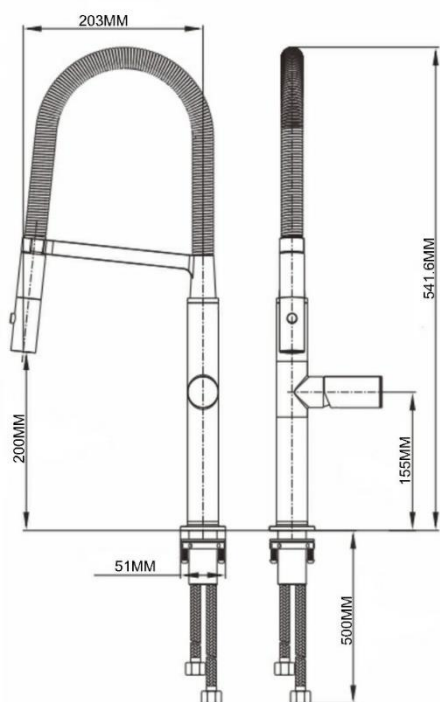

VASA 2 KITCHEN MIXER WITH SWIVEL SPOUT SVER-372

Specifications

Brand	ÖLIND
Range	VASA 2
Product code	SVER-372
Finish/Colour	BRUSHED NICKEL + MATTE BLACK, GUNMETAL + MATTE BLACK, CHROME, BRUSHED GOLD
Product type	KITCHEN MIXER
Material	BRASS OTHER
Configuration	1 TAP HOLE
Mounting Type	DECK MOUNTED