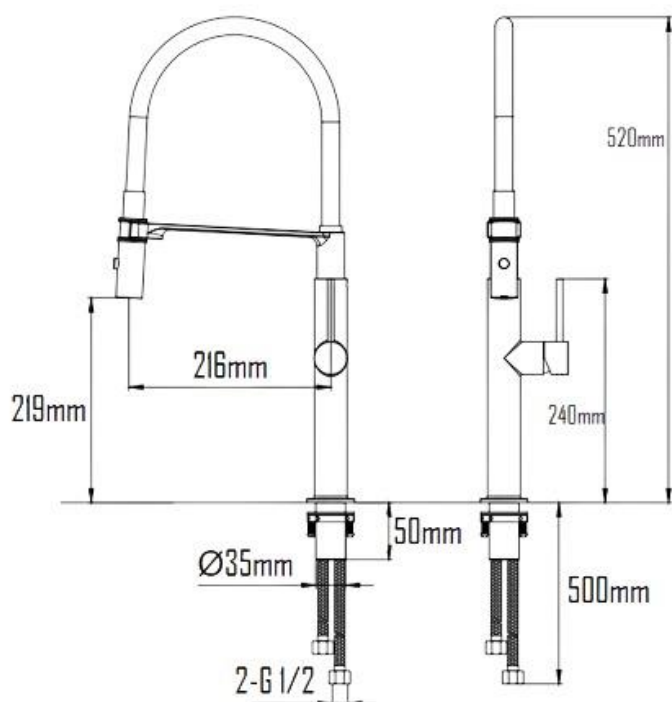

VASA KITCHEN MIXER WITH SWIVEL SPOUT SVER-371

Specifications

Brand	ÖLIND
Range	VASA
Product code	SVER-371
Finish/Colour	BRUSHED NICKEL, CHROME MATTE BLACK, GUNMETAL BRUSHED GOLD
Product type	KITCHEN MIXER
Material	BRASS OTHER
Configuration	1 HOLE
Mounting Type	DECK MOUNTED