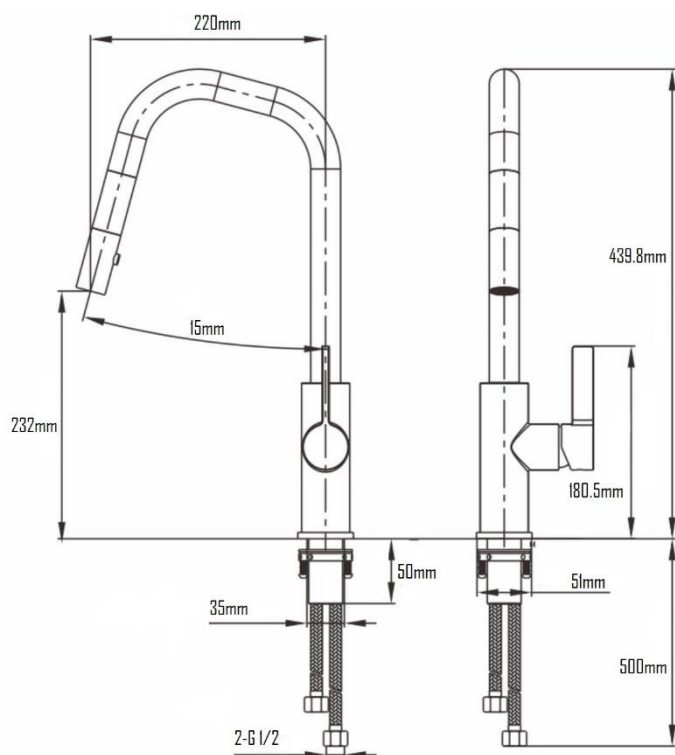

GOTHEN KITCHEN MIXER SVER-292

Specifications

Brand	ÖLIND
Range	GOTHEN
Product code	SVER-292
Finish/Colour	BRUSHED NICKEL, CHROME MATTE BLACK, GUNMETAL MATTE GOLD
Product type	KITCHEN MIXER
Material	STAINLESS STEEL, BRASS VALVE
Configuration	1 HOLE
Mounting Type	DECK MOUNTED