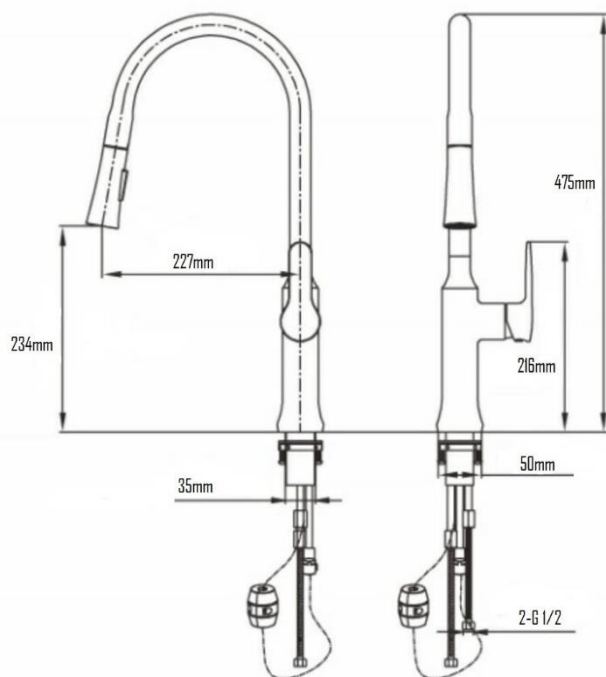

MARS KITCHEN MIXER WITH PULL OUT SHOWER SVER-238

Specifications

Brand	ÖLIND
Range	MARS
Product code	SVER-238
Finish/Colour	BRUSHED NICKEL, CHROME CHROME+BLACK, WHITE
Product type	KITCHEN MIXER
Material	STAINLESS STEEL
Configuration	1 HOLE
Mounting Type	DECK MOUNTED