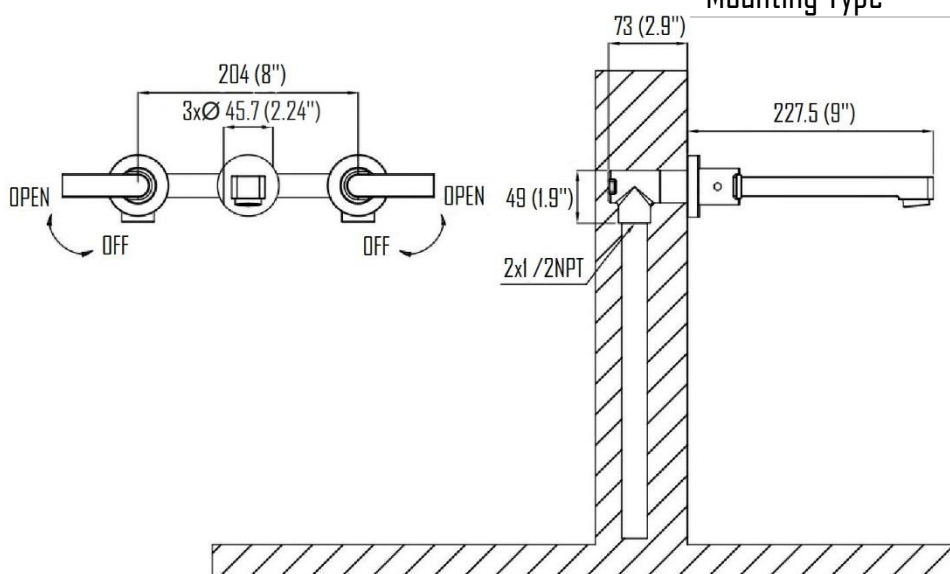

KALMAR 3 HOLES CONCEALED BASIN MIXER SVER-2024

Specifications

Brand	ÖLIND
Range	KALMAR
Product code	SVER-2024
Finish/Colour	CHROME, MATTE BLACK, BRUSHED GOLD, GUNMETAL BRUSHED NICKEL
Product type	BASIN MIXER
Material	BRASS
Configuration	CONCEALED
Mounting Type	WALL MOUNTED