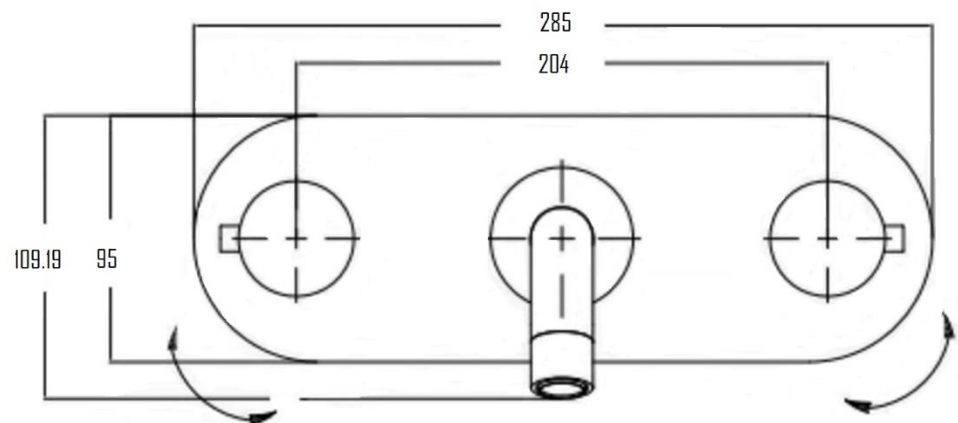

KALMAR CONCEALED BASIN MIXER SVR-2022

Specifications

Brand	ÖLIND
Range	KALMAR
Product code	SVR-2022
Finish/Colour	CHROME, MATTE BLACK
Product type	BASIN MIXER
Material	BRASS
Configuration	CONCEALED
Mounting Type	WALL MOUNTED