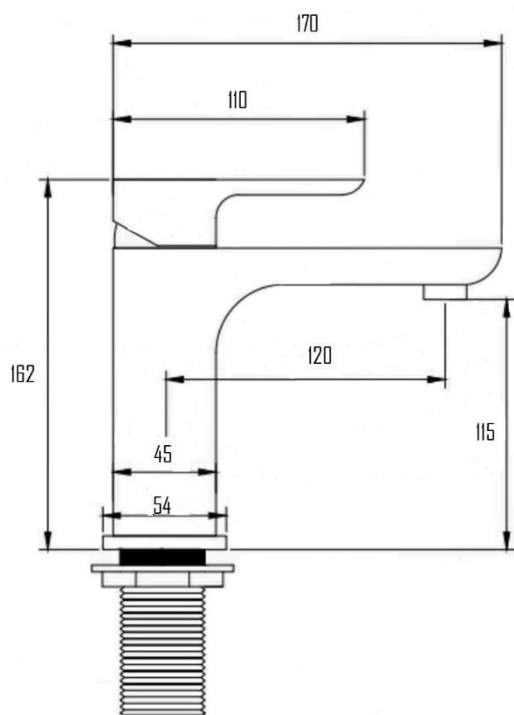

NORRMALM MONO BASIN MIXER SVR-2017

Specifications

Brand	ÖLIND
Range	NORRMALM
Product code	SVR-2017
Finish/Colour	CHROME, MATTE BLACK, GLOSSY WHITE, BRUSHED NICKEL
Product type	BASIN MIXER
Material	BRASS
Configuration	1 TAP HOLE
Mounting Type	DECK MOUNTED