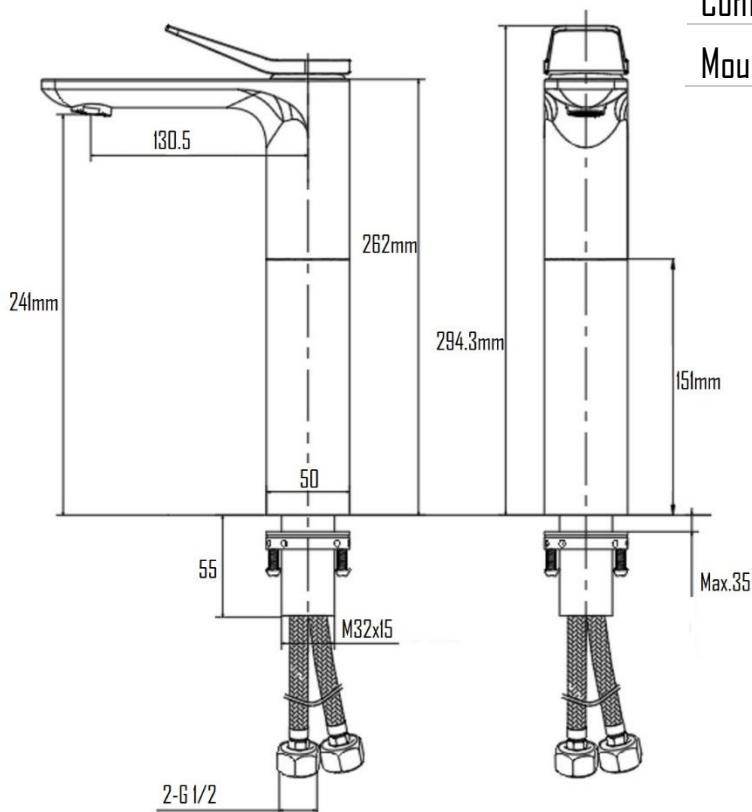

KALMAR TALL BASIN MIXER SVER-2012

Specifications

Brand	ÖLIND
Range	KALMAR
Product code	SVER-2012
Finish/Colour	CHROME, MATTE BLACK BRUSHED GOLD, GUNMETAL
Product type	BASIN MIXER
Material	BRASS
Configuration	1 TAP HOLE
Mounting Type	DECK MOUNTED