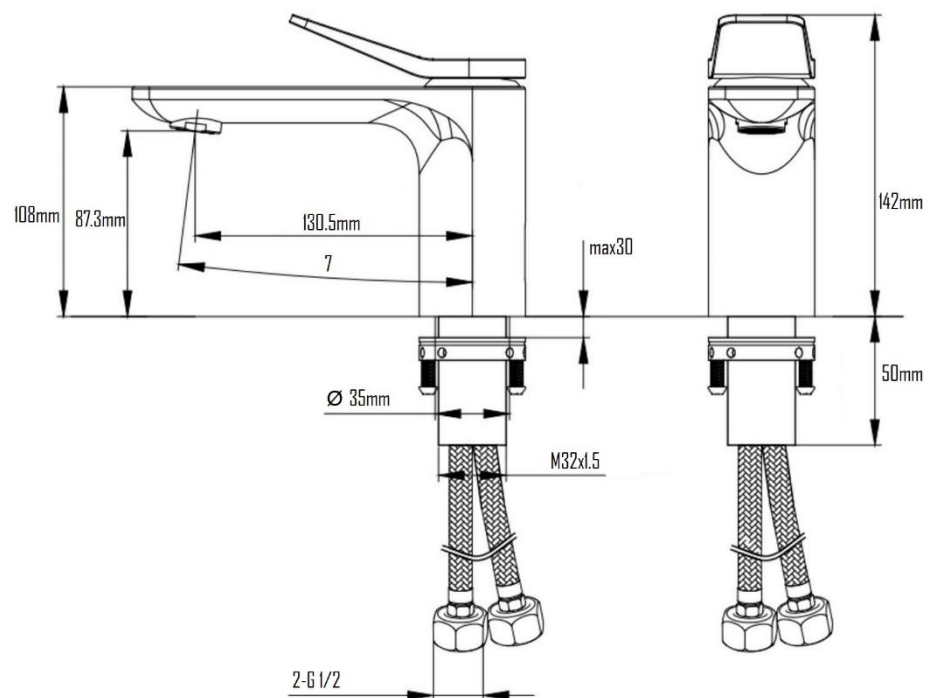

KALMAR MONO BASIN MIXER SVER-2010

Specifications

Brand	ÖLIND
Range	KALMAR
Product code	SVER-2010
Finish/Colour	CHROME, MATTE BLACK BRUSHED GOLD, GUNMETAL
Product type	BASIN MIXER
Material	BRASS
Configuration	1 TAP HOLE
Mounting Type	DECK MOUNTED