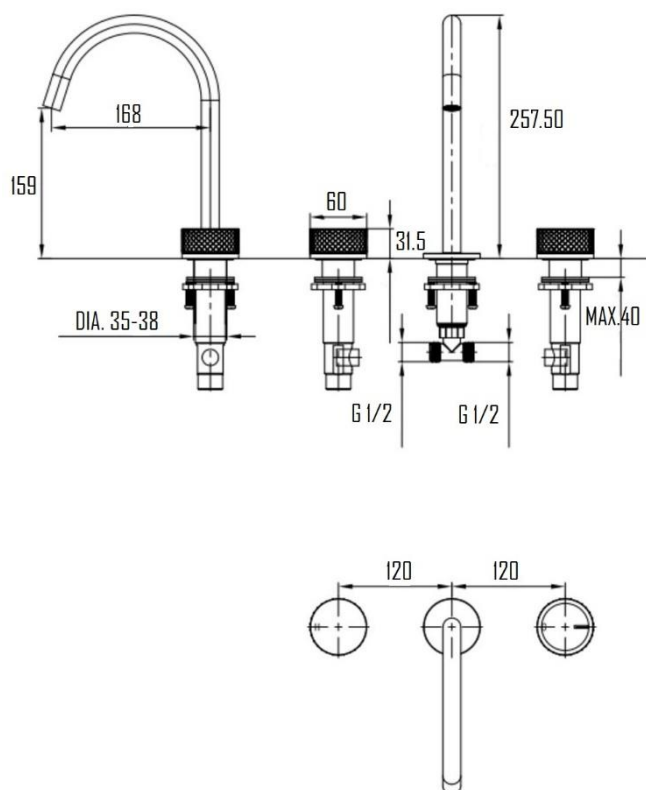

### KALMAR 3 TAP HOLE BASIN MIXER SVER-2005

#### Specifications

Brand	ÖLIND
Range	KALMAR
Product code	SVER-2005
Finish/Colour	CHROME, MATTE BLACK, BRUSHED GOLD, GUNMETAL
Product type	BASIN MIXER
Material	BRASS
Configuration	3 TAP HOLE
Mounting Type	DECK MOUNTED