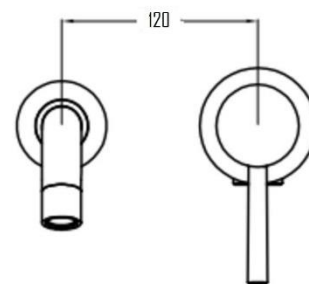

### VISBY 2 TAP HOLE WALL MOUNTED BASIN MIXER SVER-2002

#### Specifications

Brand	ÖLIND
Range	VISBY
Product code	SVER-2002
Finish/Colour	CHROME, MATTE BLACK BRUSHED GOLD, GUNMETAL
Product type	BASIN MIXER
Material	BRASS
Configuration	CONCEALED
Mounting Type	WALL MOUNTED