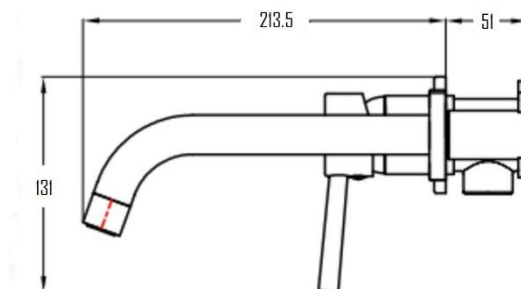

### VISBY 2 TAP HOLE WALL MOUNTED BASIN MIXER SVER-2002

#### Specifications

Brand	ÖLIND
Range	VISBY
Product code	SVER-2002
Finish/Colour	CHROME, MATTE BLACK BRUSHED GOLD, GUNMETAL
Product type	BASIN MIXER
Material	BRASS
Configuration	CONCEALED
Mounting Type	WALL MOUNTED