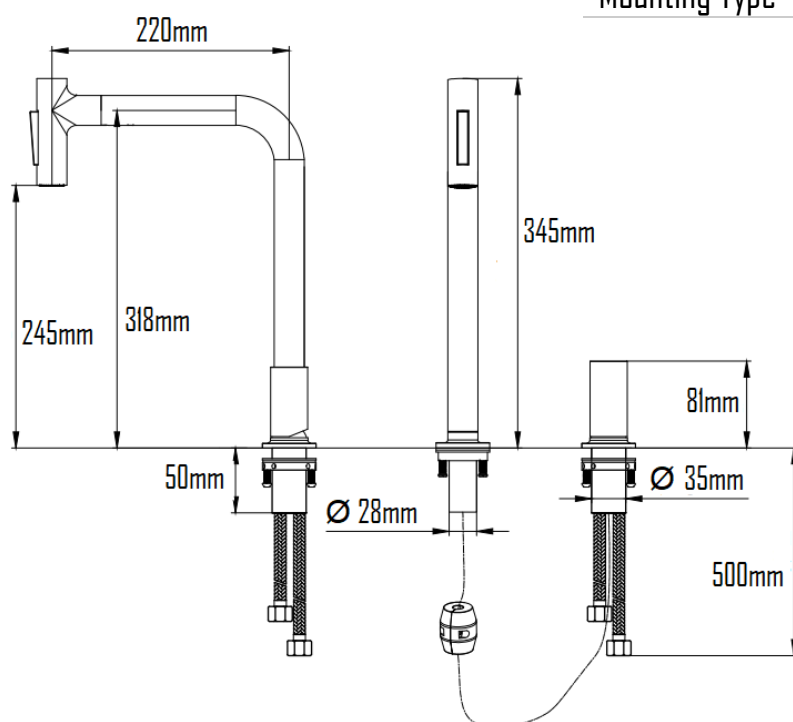

DALARNA KITCHEN MIXER WITH PULL OUT SHOWER SVER-1257

Specifications

Brand	ÖLIND
Range	DALARNA
Product code	SVER-1257
Finish/Colour	BRUSHED NICKEL, GUNMETAL, MATTE BLACK, CHROME,
Product type	KITCHEN MIXER
Material	STAINLESS STEEL
Configuration	2 HOLE
Mounting Type	DECK MOUNTED