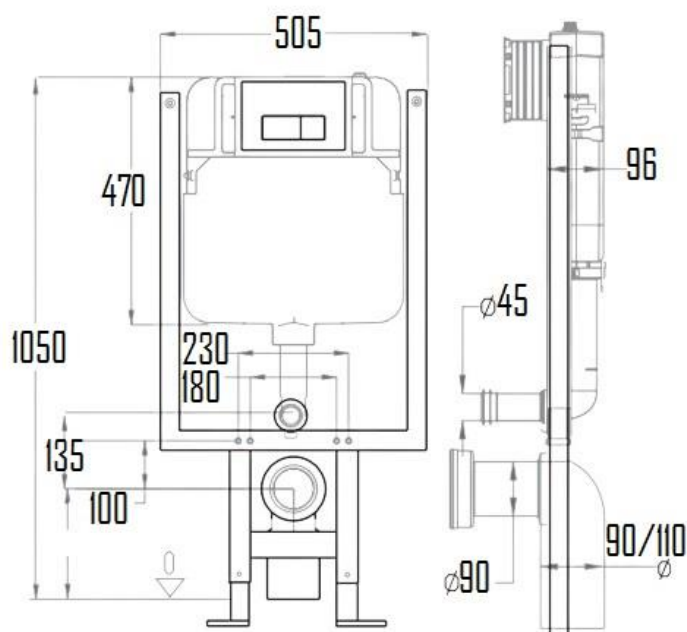

UNIVERSAL WALL HUNG WC FRAME

SVER-107

Specifications

Brand	ÖLIND
Range	CONCEALED CISTERN
Product code	SVER-107
Product type	UNIVERSAL FRAME
Material	STAINLESS STEEL FRAME, POLYETHYLENE TANK
Configuration	CONCEALED FOR WALL HUNG TOILET
Mounting Type	WALL MOUNTED