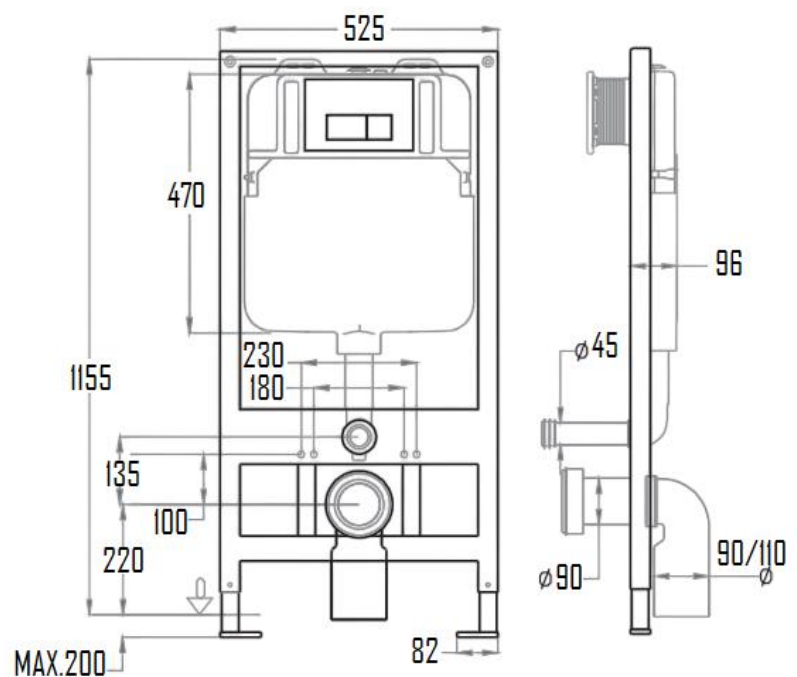

UNIVERSAL WALL HUNG WC FRAME SVR-106

Specifications

Brand	ÖLIND
Range	CONCEALED CISTERN
Product code	SVR-106
Product type	UNIVERSAL FRAME
Material	STAINLESS STEEL FRAME, POLYETHYLENE TANK
Configuration	CONCEALED FOR WALL HUNG TOILET
Mounting Type	WALL MOUNTED