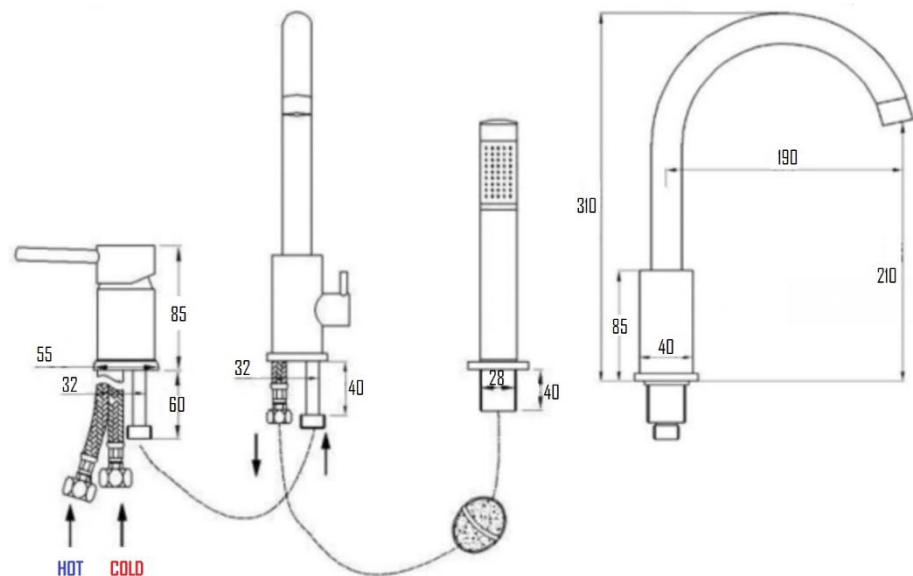

### VISBY DECK MOUNTED BATH MIXER W/LEVER HANDLE SVER-1014

#### Specifications

Brand	ÖLIND
Range	VISBY
Product code	SVER-1014
Finish/Colour	CHROME, MATTE BLACK BRUSHED GOLD, GUNMETAL BRUSHED NICKEL
Product type	BASIN MIXER WITH FLEXIBLE HAND SHOWER
Material	BRASS
Configuration	3 HOLE SHOWER MIXER
Mounting Type	DECK MOUNTED