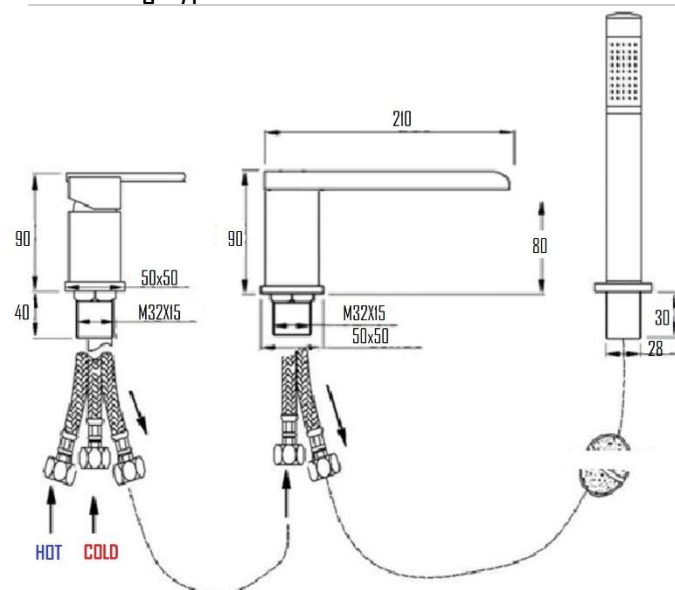

LUND WATERFALL DECK MOUNTED BATH MIXER W/LEVER HANDLE SVER-1013

Specifications

Brand	ÖLIND
Range	LUND WATERFALL
Product code	SVER-1013
Finish/Colour	CHROME, MATTE BLACK BRUSHED GOLD, GUNMETAL BRUSHED NICKEL
Product type	BASIN MIXER WITH FLEXIBLE HAND SHOWER
Material	BRASS
Configuration	3 HOLE SHOWER MIXER
Mounting Type	DECK MOUNTED