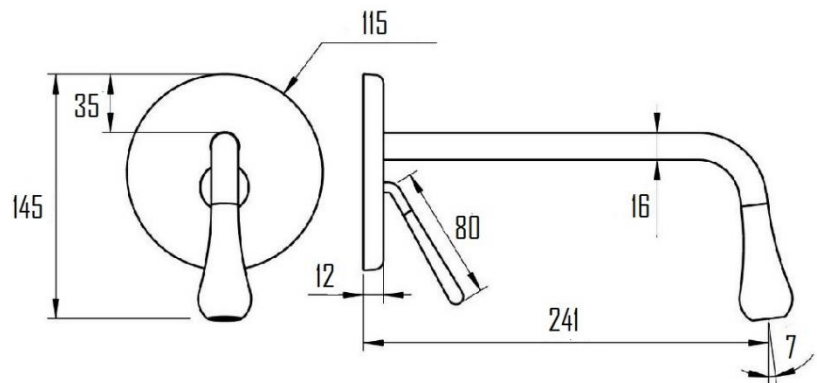

TROSA 1 HOLE CONCEALED BASIN MIXER SVER-0808

Specifications

Brand	ÖLIND
Range	TROSA
Product code	SVER-0808
Finish/Colour	CHROME, MATTE BLACK, BRUSHED GOLD, GUNMETAL
Product type	BASIN MIXER
Material	BRASS
Configuration	CONCEALED
Mounting Type	WALL MOUNTED