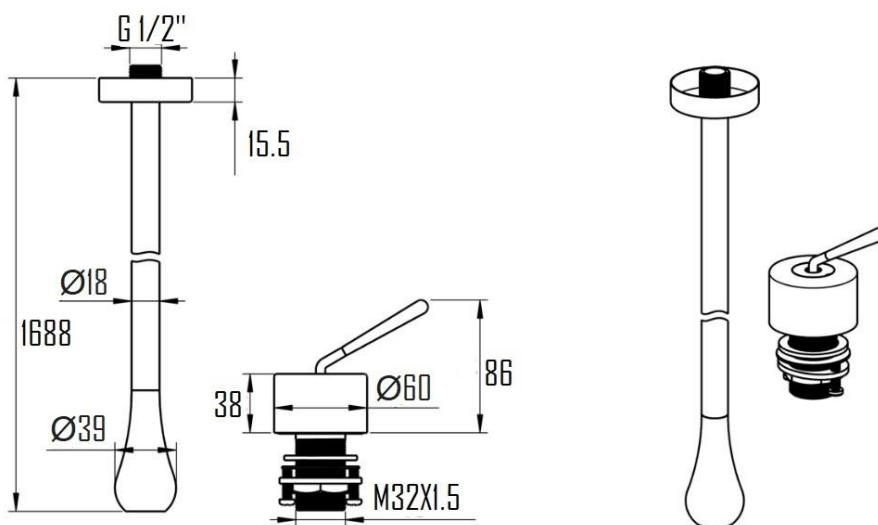

TROSA CEILING MOUNTED MIXER SVER-0707H1688

Specifications

Brand	ÖLIND
Range	TROSA
Product code	SVER-0707H1688
Finish/Colour	CHROME, MATTE BLACK, BRUSHED GOLD, GLOSSY WHITE
Product type	BASIN MIXER
Material	BRASS
Configuration	CEILING MOUNTED HANDLE, DECK MOUNTED MIXER
Mounting Type	CEILING MOUNTED