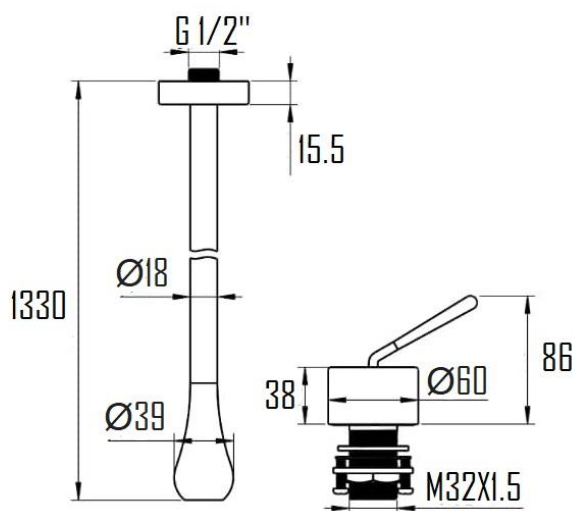

### TROSA CEILING MOUNTED MIXER SVER-0707H1330

#### Specifications

Brand	ÖLIND
Range	TROSA
Product code	SVER-0707H1330
Finish/Colour	CHROME, MATTE BLACK, BRUSHED GOLD, GLOSSY WHITE
Product type	BASIN MIXER
Material	BRASS
Configuration	CEILING MOUNTED HANDLE, DECK MOUNTED MIXER
Mounting Type	CEILING MOUNTED