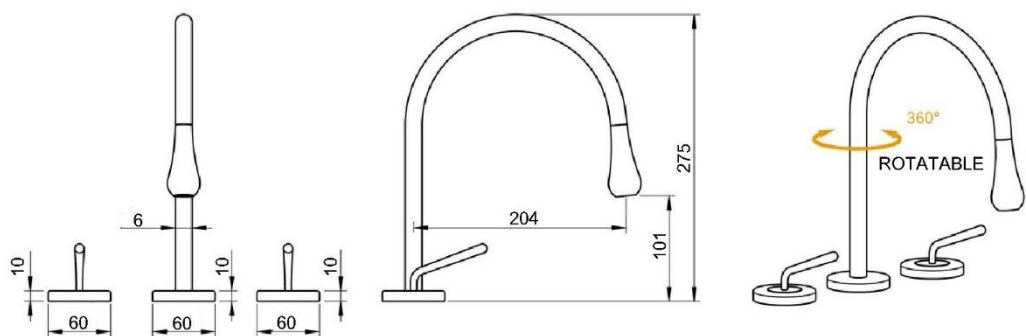

### TROSA 3 HOLE BASIN MIXER SVER-0404

#### Specifications

Brand	ÖLIND
Range	TROSA
Product code	SVER-0404
Finish/Colour	CHROME, MATTE BLACK, BRUSHED GOLD
Product type	BASIN MIXER
Material	BRASS
Configuration	3 TAP HOLE
Mounting Type	DECK MOUNTED