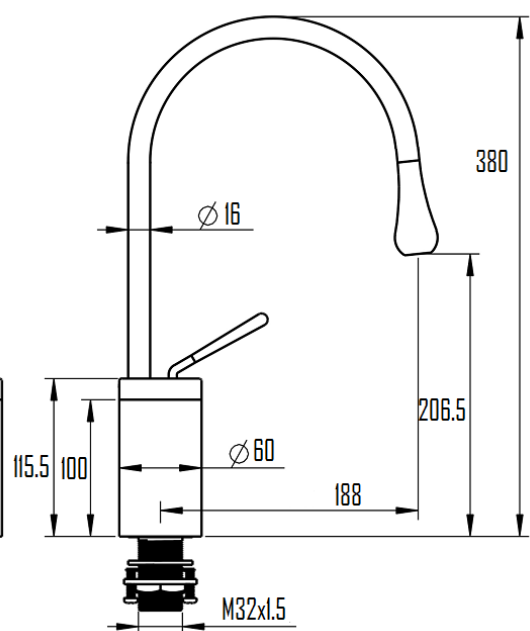

TROSA TALL BASIN MIXER SVER-0202

Specifications

Brand	ÖLIND
Range	TROSA
Product code	SVER-0202
Finish/Colour	CHROME, MATTE BLACK, BRUSHED GOLD, GLOSSY WHITE
Product type	BASIN MIXER
Material	BRASS
Configuration	1 TAP HOLE
Mounting Type	DECK MOUNTED