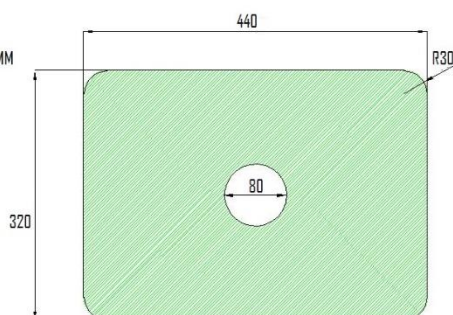

STAINLESS STEEL COUNTERTOP WASH BASIN WITHOUT OVERFLOW SVER-007

Specifications

Brand	ÖLIND
Range	STAINLESS STEEL
Product code	SVER-007
Finish/Colour	GUNMETAL, BRONZE, GOLD, BRUSHED NICKEL
Product type	BASIN
Material	STAINLESS STEEL
Configuration	O TAP HOLE
Mounting Type	COUNTERTOP