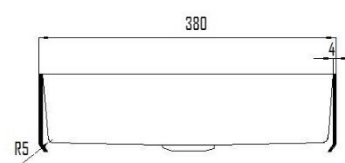

STAINLESS STEEL COUNTERTOP WASH BASIN WITHOUT OVERFLOW SVER-007

Specifications

Brand	ÖLIND
Range	STAINLESS STEEL
Product code	SVER-007
Finish/Colour	GUNMETAL, BRONZE, GOLD, BRUSHED NICKEL
Product type	BASIN
Material	STAINLESS STEEL
Configuration	O TAP HOLE
Mounting Type	COUNTERTOP