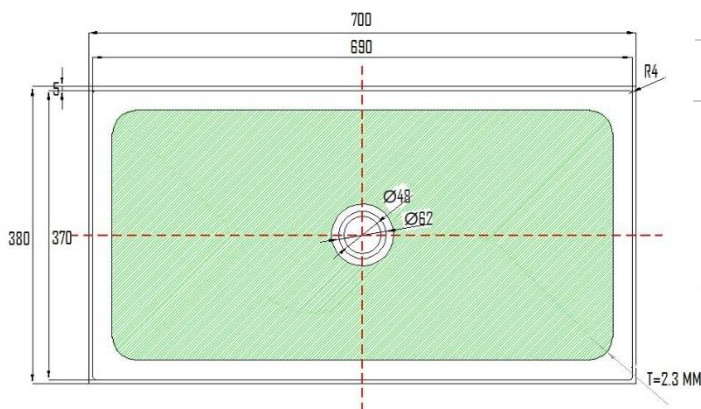

STAINLESS STEEL COUNTERTOP WASH BASIN WITHOUT OVERFLOW SVER-007

Specifications

Brand	ÖLIND
Range	STAINLESS STEEL
Product code	SVER-007
Finish/Colour	GUNMETAL, BRONZE, GOLD, BRUSHED NICKEL
Product type	BASIN
Material	STAINLESS STEEL
Configuration	O TAP HOLE
Mounting Type	COUNTERTOP