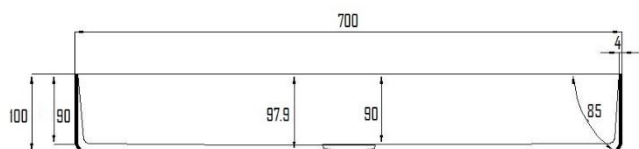

STAINLESS STEEL COUNTERTOP WASH BASIN WITHOUT OVERFLOW SVER-007

Specifications

Brand	ÖLIND
Range	STAINLESS STEEL
Product code	SVER-007
Finish/Colour	GUNMETAL, BRONZE, GOLD, BRUSHED NICKEL
Product type	BASIN
Material	STAINLESS STEEL
Configuration	O TAP HOLE
Mounting Type	COUNTERTOP