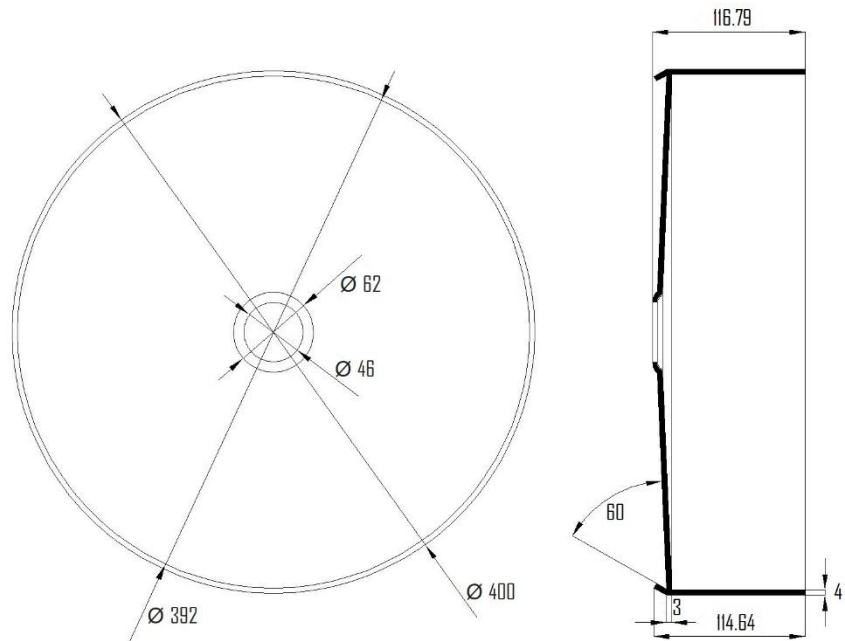

STAINLESS STEEL COUNTERTOP WASH BASIN WITHOUT OVERFLOW SVER-004

Specifications

Brand	ÖLIND
Range	STAINLESS STEEL
Product code	SVER-004
Finish/Colour	GUNMETAL, BRONZE, GOLD, BRUSHED NICKEL
Product type	BASIN
Material	STAINLESS STEEL
Configuration	O TAP HOLE
Mounting Type	COUNTERTOP