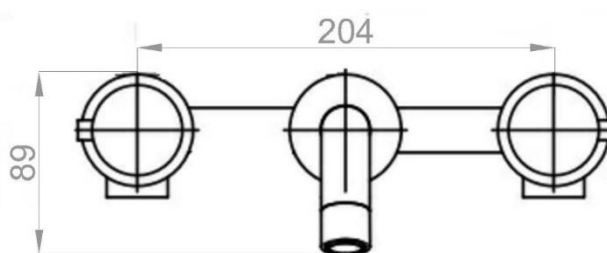

KALMAR 3 HOLES CONCEALED BASIN MIXER SVER-R5011

Specifications

Brand	ÖLIND
Range	KALMAR
Product code	SVER-R5011
Finish/Colour	CHROME, MATTE BLACK, BRUSHED GOLD, GUNMETAL BRUSHED NICKEL
Product type	BASIN MIXER
Material	BRASS OTHER
Configuration	CONCEALED
Mounting Type	WALL MOUNTED