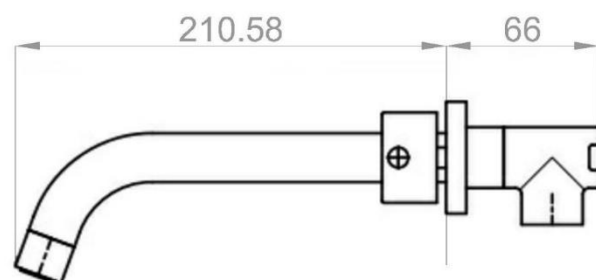

KALMAR 3 HOLES CONCEALED BASIN MIXER SVER-R5011

Specifications

Brand	ÖLIND
Range	KALMAR
Product code	SVER-R5011
Finish/Colour	CHROME, MATTE BLACK, BRUSHED GOLD, GUNMETAL BRUSHED NICKEL
Product type	BASIN MIXER
Material	BRASS OTHER
Configuration	CONCEALED
Mounting Type	WALL MOUNTED