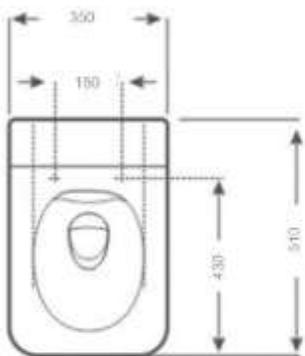

### WALL HUNG TOILET WITH SOFT CLOSING SEAT COVER, P-TRAP 180MM ROUGHING-IN SVER-8012GW

#### Specifications

Brand	ÖLIND
Range	WALL HUNG WC
Product code	SVER-8012GW
Finish/Colour	GLOSSY WHITE
Product type	TOILET
Material	CERAMIC
Configuration	WALL HUNG
Mounting Type	WALL MOUNTED

For more information, please visit our website: [olind-design.com](http://olind-design.com)  
Sweden: Dalkärsvägen 6 14636 Tullinge Sweden