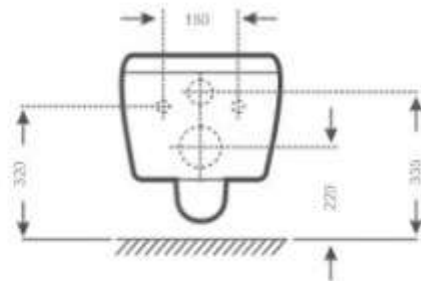

### WALL HUNG TOILET WITH SOFT CLOSING SEAT COVER, P-TRAP 180MM ROUGHING-IN SVER-8012GW

#### Specifications

Brand	ÖLIND
Range	WALL HUNG WC
Product code	SVER-8012GW
Finish/Colour	GLOSSY WHITE
Product type	TOILET
Material	CERAMIC
Configuration	WALL HUNG
Mounting Type	WALL MOUNTED

For more information, please visit our website: [olind-design.com](http://olind-design.com)  
Sweden: Dalkärsvägen 6 14636 Tullinge Sweden