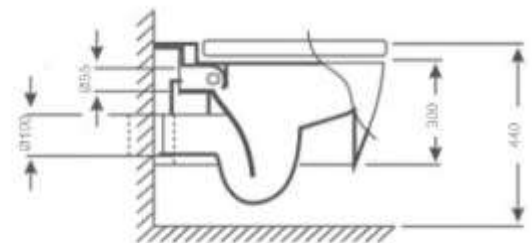

### WALL HUNG TOILET WITH SOFT CLOSING SEAT COVER, P-TRAP 180MM ROUGHING-IN SVER-8012GW

#### Specifications

Brand	ÖLIND
Range	WALL HUNG WC
Product code	SVER-8012GW
Finish/Colour	GLOSSY WHITE
Product type	TOILET
Material	CERAMIC
Configuration	WALL HUNG
Mounting Type	WALL MOUNTED

For more information, please visit our website: [olind-design.com](http://olind-design.com)  
Sweden: Dalkärsvägen 6 14636 Tullinge Sweden