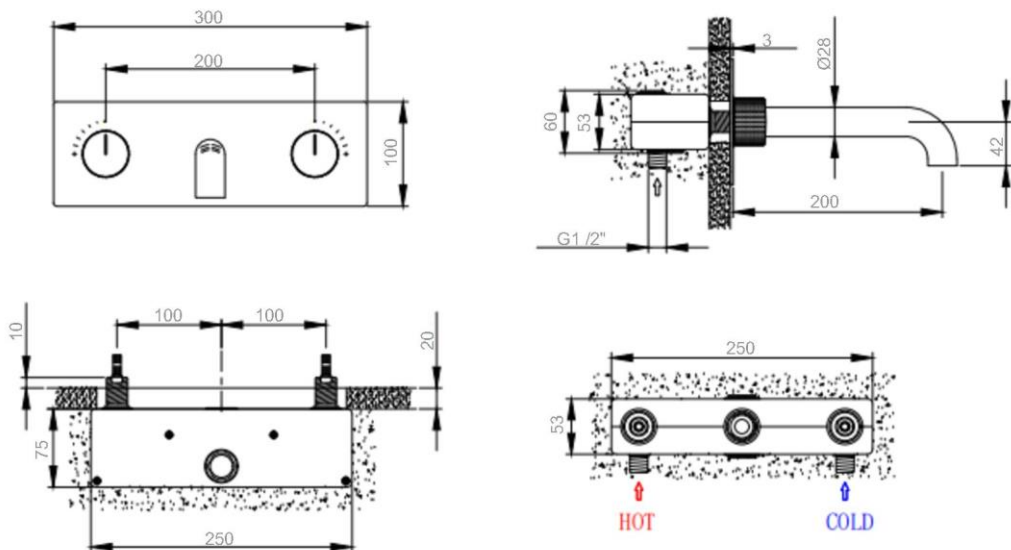

TENSTA CONCEALED BASIN MIXER SVER-6013

Specifications

Brand	ÖLIND
Range	TENSTA
Product code	SVER-6013
Finish/Colour	GUNMETAL
Product type	BASIN MIXER
Material	BRASS
Configuration	CONCEALED
Mounting Type	WALL MOUNTED