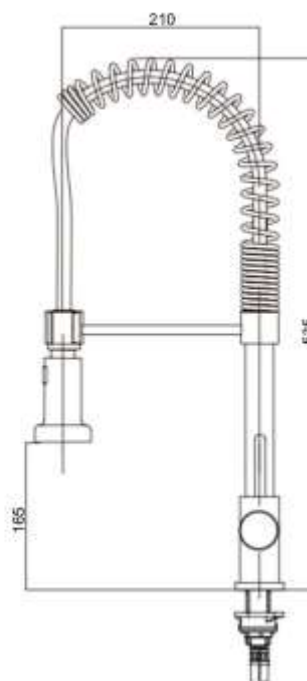

STAN KITCHEN MIXER WITH SWIVEL SPOUT

SVER-376

Specifications

Brand	ÖLIND
Range	STAN
Product code	SVER-376
Finish/Colour	CHROME
Product type	KITCHEN MIXER
Material	BRASS OTHER
Configuration	1 TAP HOLE
Mounting Type	DECK MOUNTED